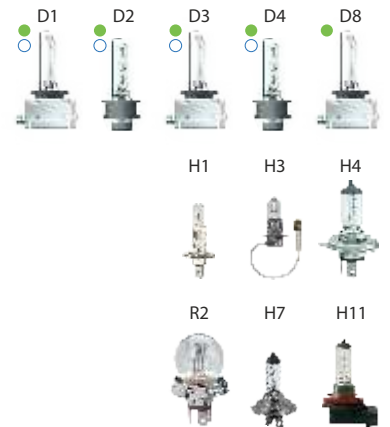

LED BARS / LED WORK LIGHTS

FRONT INDICATOR

MAIN BEAM/LOW BEAM

FOG LIGHTS

SIDE MARKING LIGHTS

REVERSING / INDICATOR / FOG / BRAKE LIGHT

PLATE LIGHT

REAR PARKING LIGHT