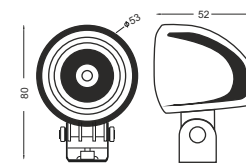

B01060110W 001712 10/60 10 1 750 6000K 8054317737120