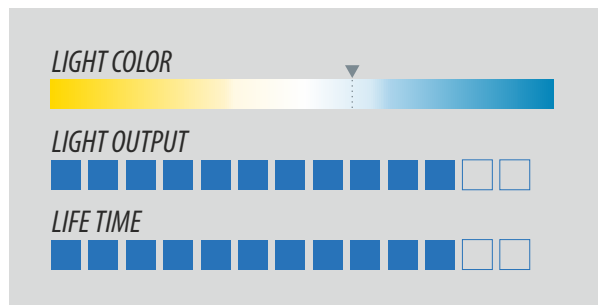

COMPARAZIONE LINEE

Range Comparison

XENON STANDARD

XENON ULTRA WHITE

12V STANDARD

12V LONG LIFE

12V XENON LOOK