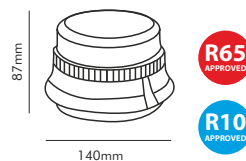

WRL12M

IMG	Code	CI	Volt	Type	Base	Joint	Color	EAN

WRL12MGPLA	001414	12/24	LED	Magnetic Magnetica	Lighter Accendisigari	Orange Arancio	8054317734143

WRL18M

IMG	Code	CI	Volt	Type	Base	Joint	Color	EAN

WRL18MGPLA	001543	12/24	LED	Magnetic Magnetica	Lighter Accendisigari	Orange Arancio	8054317735430

WLR18MGBLU	001876	12/24	LED	Magnetic Magnetica	Lighter Accendisigari	Blue Blu	8054317738769

TRAFFIC GUIDE LIGHT

IMG	Code	CI	Volt	Type	Rechargeable	Pack	EAN

TORSAFEL5	001652	---	LED		Yes Si	5pcs	8054317736529

LAMP HOLDER Range

T-TYPE

code: LMHOLD120T
CI001754
EAN: 8054317737540

U-TYPE

code: LMHOLD121U
CI001755
EAN: 8054317737557

I-TYPE

code: LMHOLD102I
CI001756
EAN: 8054317737564

L-TYPE

code: LMHOLD102L
CI001757
EAN: 8054317737571

O-TYPE

code: LMHOLD102O
CI001758
EAN: 8054317737588