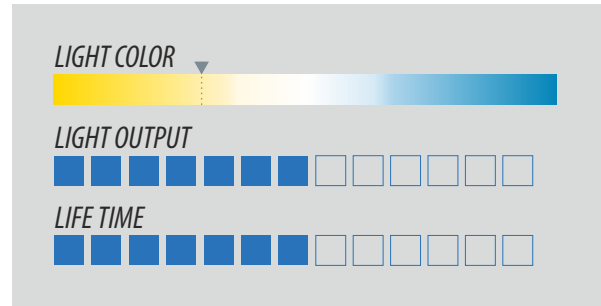

24V STANDARD

Original Replacement