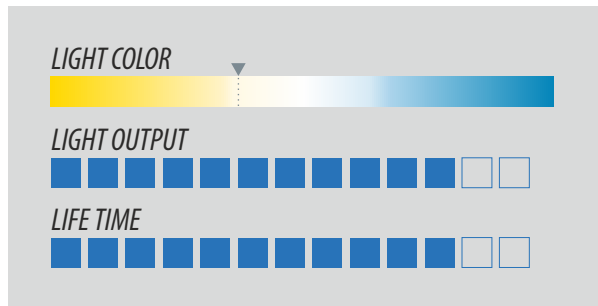

COMPARAZIONE LINEE

Range Comparison

XENON STANDARD