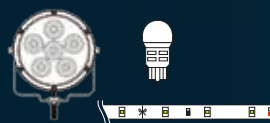

- STANDARD
- XENON LOOK
- LONG LIFE
- ULTRA WHITE PLATINUM
- ULTRA POWER INFINITY

24V SERIE 24V SERIES

- STANDARD
- LONG LIFE - HEAVY DUTY

TORCE LED / LED TORCHES

- EASY
- XLIFE
- PROFESSIONAL ALLUMINIUM
- SPECIAL
- BIKE & FREE TIME