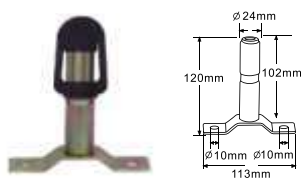

LAMP HOLDER Range

T-TYPE

code: LMHOLD120T
CI001754
EAN: 8054317737540

U-TYPE

code: LMHOLD121U
CI001755
EAN: 8054317737557

I-TYPE

code: LMHOLD102I
CI001756
EAN: 8054317737564

L-TYPE