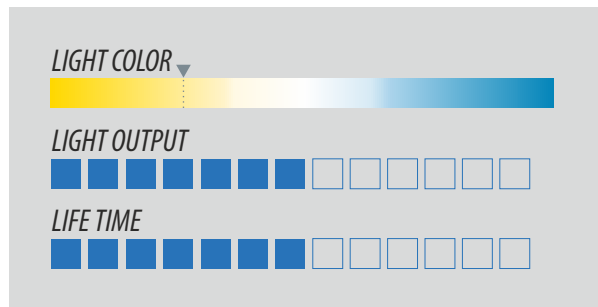

Original Replacement