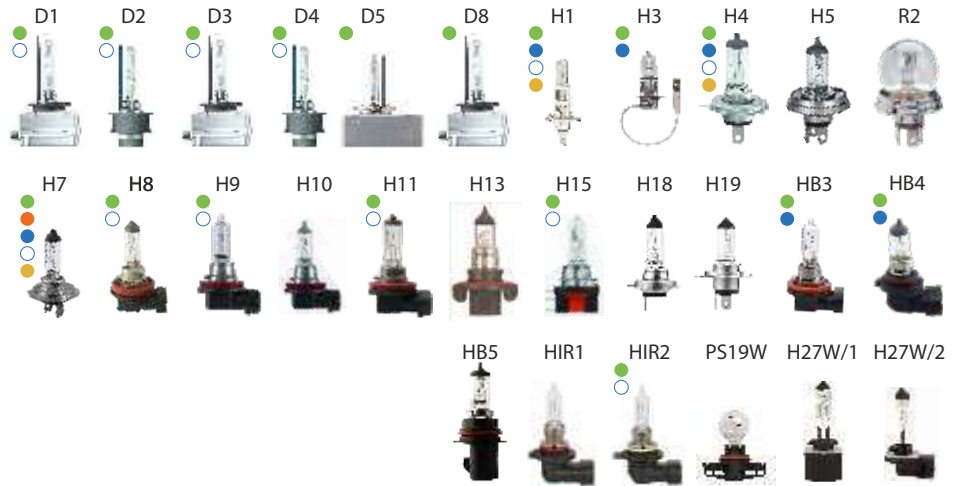

FOG LIGHTS

FRONT INDICATOR

PARKING/MARKER LIGHT

MAIN BEAM/LOW BEAM

INTERIOR LIGHTS

SIDE INDICATOR

REAR INDICATOR

BRAKE LIGHT