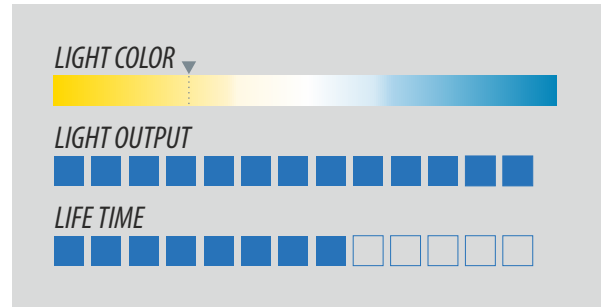

12V XENON LOOK

Xenon Effect

COMPARAZIONE LINEE

Range Comparison

12V ULTRA WHITE PLATINUM

Ultra White Effect 5000K

12V ULTRA POWER INFINITY

+200% Intensity +100m Vision