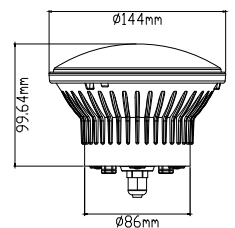

LED HEAD LIGHT

FARO PRINCIPALE LED

HL101 7INCH

IMG	Code	TYPE	CI	Volt	Watt	Led	Lumen	Color	EAN

HL1010848W	White Bianco	000274	12/24	38/48	8	2800/4450	6000K	8053670332744

HL103 5INCH

IMG	Code	TYPE	CI	Volt	Watt	Led	Lumen	Color	EAN

HL1030842W	White Bianco	000275	12/24	30/42	8	2800/3780	6000K	8053670332751
HL103B842W	Black Nero	001398	12/24	30/42	8	2800/3780	6000K	8054317733986

F0317 DRL/HEAD LIGHT 4X6CM

IMG	Code	CI	Volt	Watt	Led	Lumen	Color	EAN

HIGH BEAM
DRL
LOW BEAM

F03174624W	000881	12/24	20/24	14	1800/2150	6000K	8053670338814