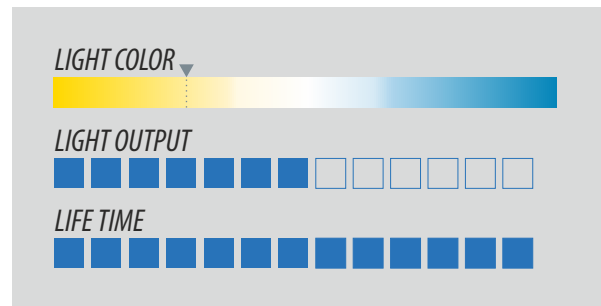

24V LONG LIFE HEAVY DUTY

Long Life Heavy Duty