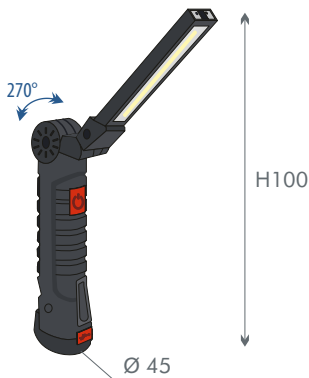

EASYFLEX SMALL

Code	CI	Battery	Led	Lumen	Working Time	Charging Time	EAN

TOREASY01S	001649	Li 3.7V 600mAh	3W COB	50/200	2-8h	3/4h	8054317736499

Torcia piccola da ispezione ricaricabile di elevata qualità, perfetta per uso professionale e privato. Intensità di illuminazione regolabile giusta per qualsiasi compito da svolgere. Offre una luminosità massima di 200lumen e una minima di 50lumen. 3 tipi di illuminazione LED. Torcia orientabile con snodo fino a 270°, base calamitata.

Small rechargeable inspection torch, perfect for professional and private use. Adjustable light intensity right for any task at hand. Brightness from 200lumen to 50lumen. 3 types of LED lighting. Adjustable torch with joint up to 270°, magnetic base.