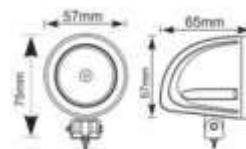

L03020110W 000282 10/60 10 1 3200 6000K 8053670332829