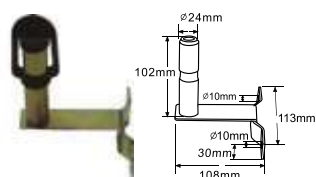

LAMP HOLDER Range

T-TYPE

code: LMHOLD120T
CI001754
EAN: 8054317737540

U-TYPE

code: LMHOLD121U
CI001755
EAN: 8054317737557

I-TYPE

code: LMHOLD102I
CI001756
EAN: 8054317737564

L-TYPE