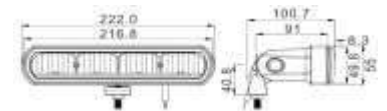

E13

DRL202440W	000281	12/24	40	4/pc	2800	6000K	8053670332812