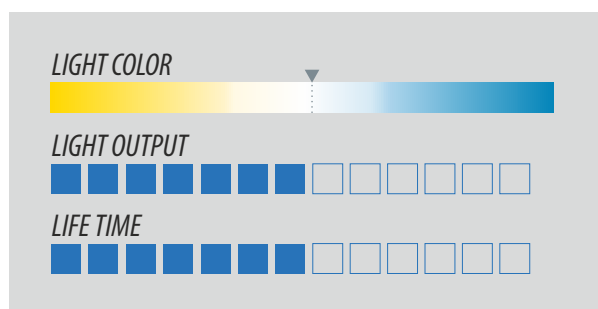

COMPARAZIONE LINEE

Range Comparison

XENON STANDARD

XENON ULTRA WHITE

12V STANDARD

12V LONG LIFE

12V XENON LOOK