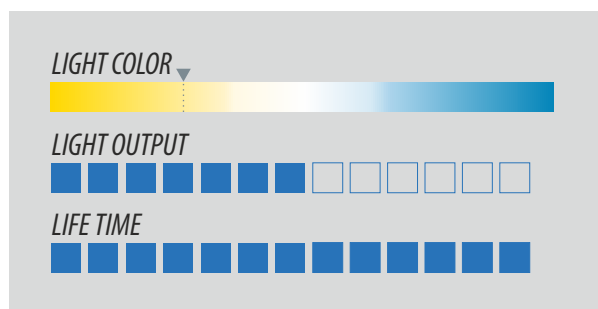

Double Life