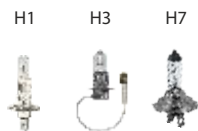

LED BARS / LED WORK LIGHTS

FRONT INDICATOR

MAIN BEAM/LOW BEAM

FOG LIGHTS

SIDE MARKING LIGHTS

REVERSING / INDICATOR / FOG / BRAKE LIGHT

PLATE LIGHT

REAR PARKING LIGHT