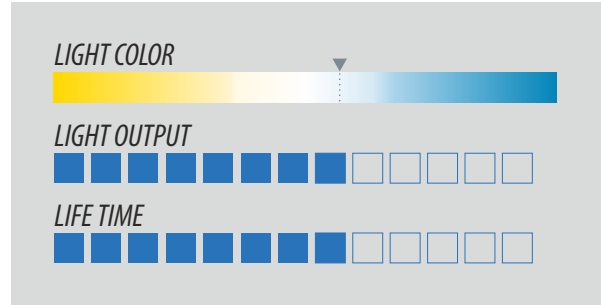

12V XENON LOOK

Xenon Effect

COMPARAZIONE LINEE

Range Comparison

12V ULTRA WHITE PLATINUM

Ultra White Effect 5000K

12V ULTRA POWER INFINITY

+200% Intensity +100m Vision